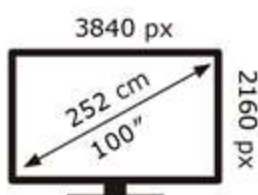

Samsung

MRE100R85HU

203 kWh/1000h

Samsung

MRE100R85HU

203 kWh/1000h

ABCDEF **G**

420 kWh/1000h

2019/2013

ABCDEF **G**

420 kWh/1000h

2019/2013